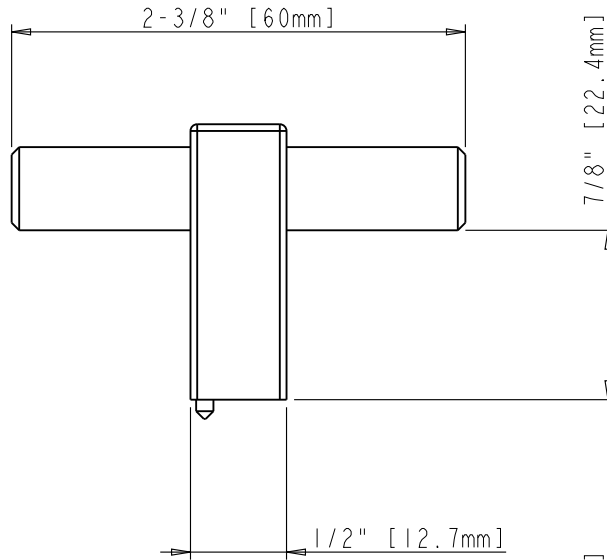

8-32 UNC - ∇ 3/8" [10mm]

ACCESSORY:
SCREW: 8-32X1" 1PCS
BREAK AWAY SCREW: 8-32x45 1PCS
ALL SCREW MATERIAL: STEEL-SAE1006