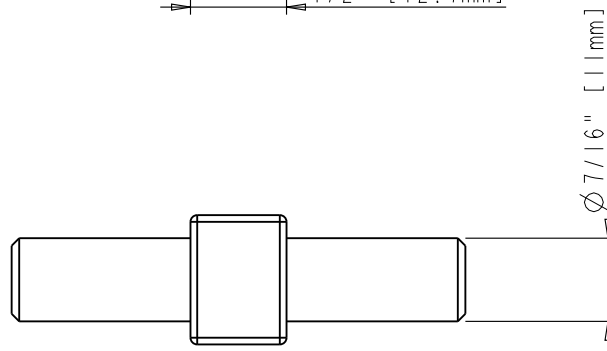

8-32 UNC - ∇ 3/8" [10mm]

ACCESSORY:
SCREW: 8-32X1" 1PCS
BREAK AWAY SCREW: 8-32x45 1PCS
ALL SCREW MATERIAL: STEEL-SAE1006