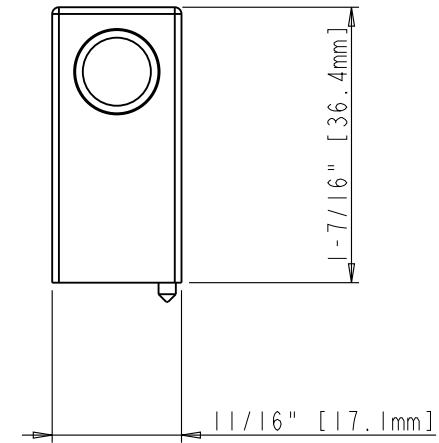

8-32 UNC - ∇ 3/8" [10mm]

ACCESSORY:
SCREW: 8-32X1" 1PCS
BREAK AWAY SCREW: 8-32x45 1PCS
ALL SCREW MATERIAL: STEEL-SAE1006