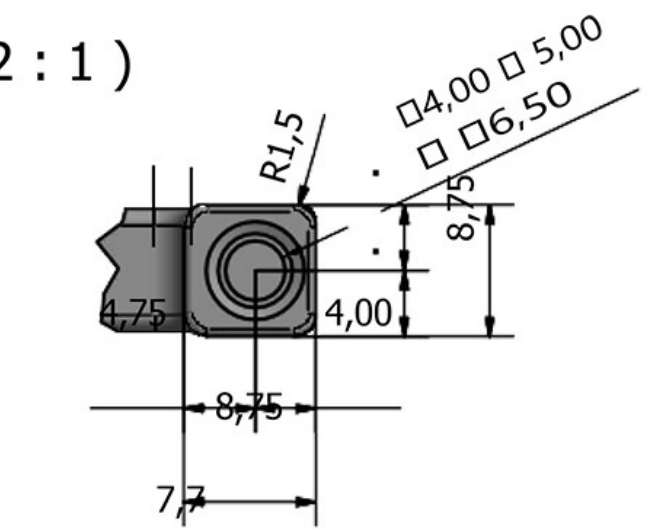

A (2:1)

A-A (1:1)

Salò
ART | DESIGN

Please note that the dimensions above are given in millimeters.

Part Number:
1146-160