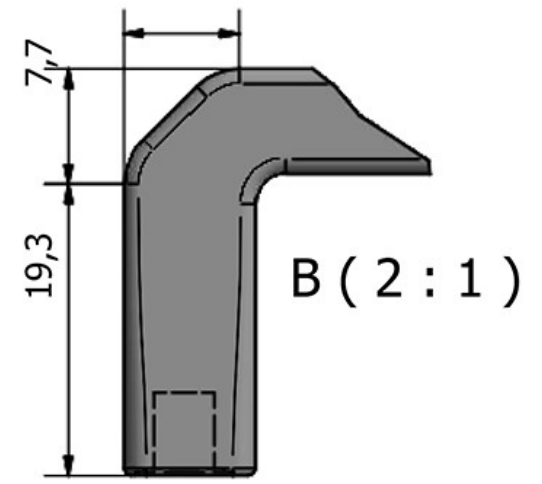

A (2:1)

A-A (1:1)

Salò
ART | DESIGN

Please note that the dimensions above are given in millimeters.

Part Number:
1146-160