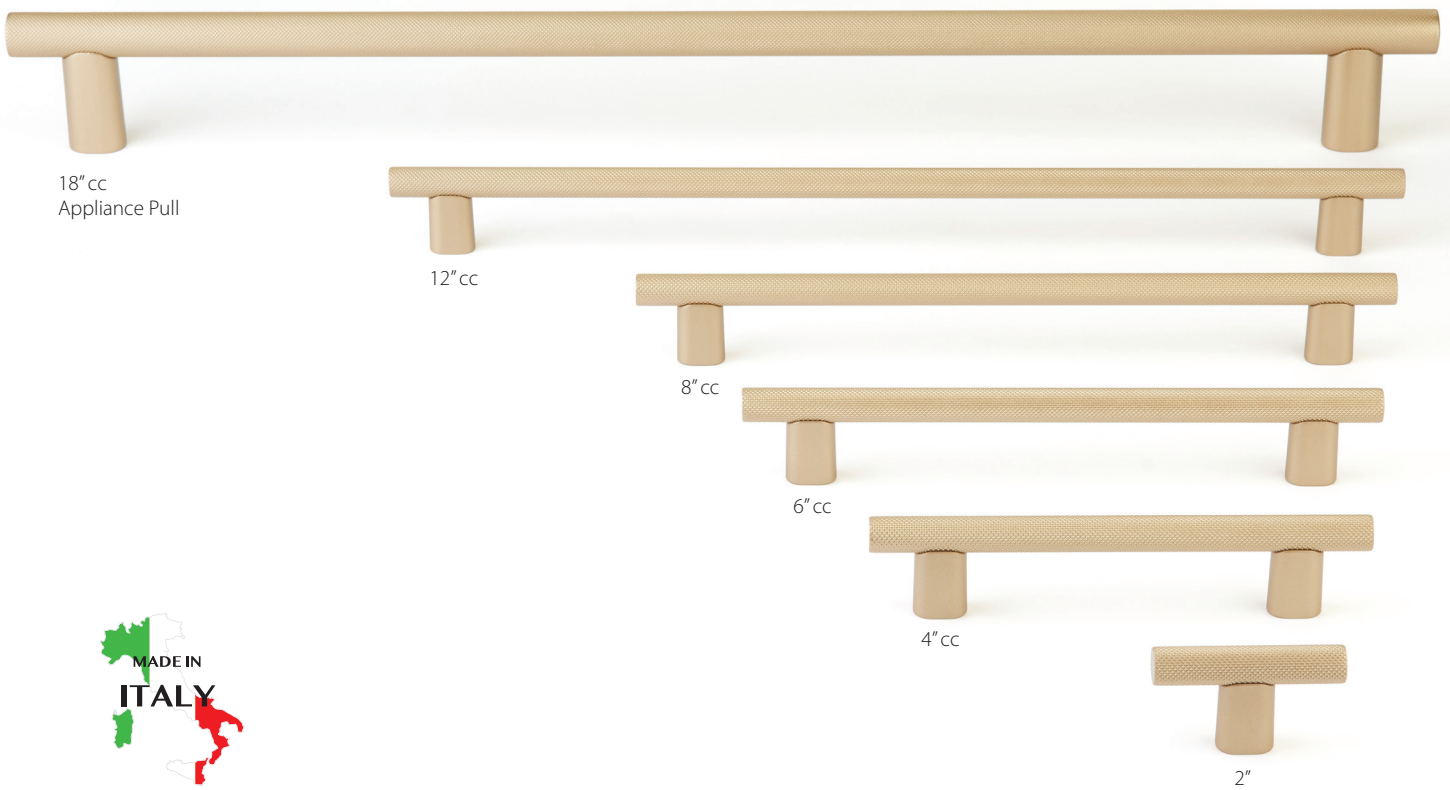

211092-MG
2"

211092-MA
2"

211092-MB
2"

211092-SSB
2"

211096-MA
12" cc

211095-MB
8" cc

211094-SSB
6" cc

211097-SSB
18" cc
Appliance
Pull

211093-MG
4" cc

See Reverse Side for Details

MONZA

PART #	DESCRIPTION
211092-MB	Monza, T-Knob, Matte Black, 2"
211092-SSB	Monza, T-Knob, Signature Satin Brass, 2"
211092-MG	Monza, T-Knob, Matte Green, 2"
211092-MA	Monza, T-Knob, Magenta, 2"
211093-MB	Monza, Pull, Matte Black, 4" cc
211093-SSB	Monza, Pull, Signature Satin Brass, 4" cc
211093-MG	Monza, Pull, Matte Green, 4" cc
211093-MA	Monza, Pull, Magenta, 4" cc
211094-MB	Monza, Pull, Matte Black, 6" cc
211094-SSB	Monza, Pull, Signature Satin Brass, 6" cc
211094-MG	Monza, Pull, Matte Green, 6" cc
211094-MA	Monza, Pull, Magenta, 6" cc