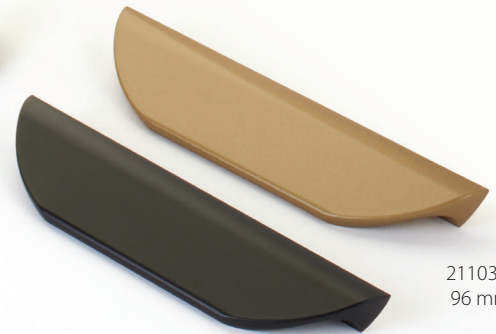

SUAVE

26-Polished Chrome ■ BN-Brushed Nickel ■ GR-Gold Rande ■ MB-Matte Black ■ MW-Matte White

PART #	DESCRIPTION	PART #	DESCRIPTION
211035-26	Suave, Knob, Polished Chrome, 2-3/8"	211036-MB	Suave, Pull, Matte Black, 32 mm cc
211035-BN	Suave, Knob, Brushed Nickel, 2-3/8"	211036-MW	Suave, Pull, Matte White, 32 mm cc
211035-GR	Suave, Knob, Gold Rande, 2-3/8"	211037-26	Suave, Pull, Polished Chrome, 224 mm cc
211035-MB	Suave, Knob, Matte Black, 2-3/8"	211037-BN	Suave, Pull, Brushed Nickel, 224 mm cc
211035-MW	Suave, Knob, Matte White, 2-3/8"	211037-GR	Suave, Pull, Gold Rande, 224 mm cc
211036-26	Suave, Pull, Polished Chrome, 32 mm cc	211037-MB	Suave, Pull, Matte Black, 224 mm cc
211036-BN	Suave, Pull, Brushed Nickel, 32 mm cc	211037-MW	Suave, Pull, Matte White, 224 mm cc
211036-GR	Suave, Pull, Gold Rande, 32 mm cc		

SUAVE

211039-NS
96 mm cc

211039-GR
96 mm cc

211039-MB
96 mm cc

211038-MB
300 mm cc

211038-NS
300 mm cc

211041-GR
320 mm cc

211041-26
320 mm cc

211040-MW
192 mm cc

26-Polished Chrome ■ GR-Gold Rande ■ MB-Matte Black ■ MW-Matte White ■ NS-Nickel Silk

PART #	DESCRIPTION
211038-26	Suave, Pull, Polished Chrome, 300 mm cc
211038-NS	Suave, Pull, Nickel Silk, 300 mm cc
211038-GR	Suave, Pull, Gold Rande, 300 mm cc
211038-MB	Suave, Pull, Matte Black, 300 mm cc
211038-MW	Suave, Pull, Matte White, 300 mm cc
211039-26	Suave, Cup Pull, Polished Chrome, 96 mm cc
211039-NS	Suave, Cup Pull, Nickel Silk, 96 mm cc
211039-GR	Suave, Cup Pull, Gold Rande, 96 mm cc
211039-MB	Suave, Cup Pull, Matte Black, 96 mm cc
211039-MW	Suave, Cup Pull, Matte White, 96 mm cc