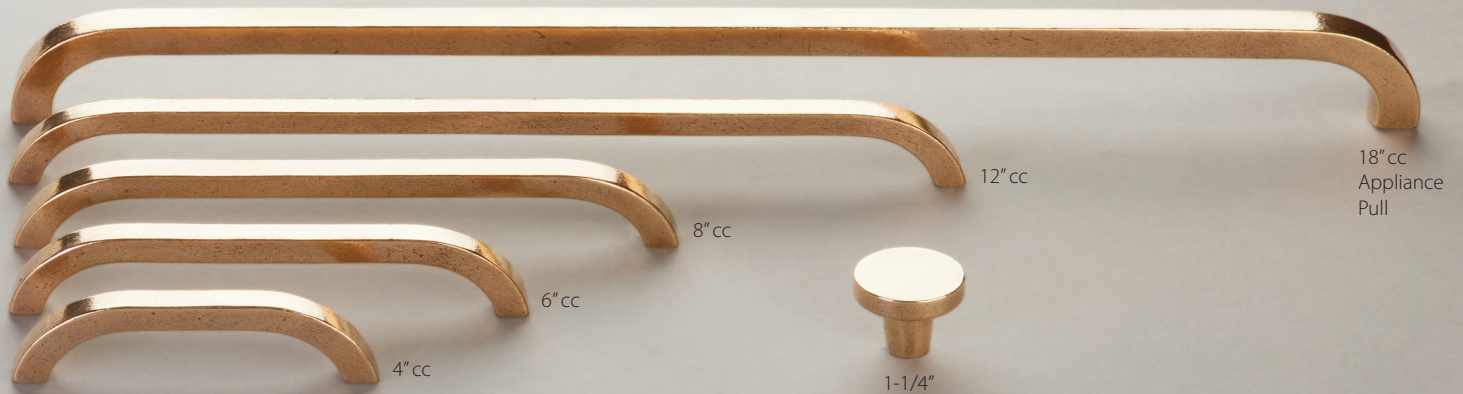

TURNNO

Schaub

CAST BRONZE
Unlacquered Living Finish

PART #	DESCRIPTION
211018-LB	Round Knob, Light Bronze, 1-1/4" dia
211018-BB	Round Knob, Black Bronze, 1-1/4" dia
211018-NB	Round Knob, Natural Bronze, 1-1/4" dia
211018-PWB	Round Knob, Polished White Bronze, 1-1/4" dia
211020-LB	Cabinet Pull, Light Bronze, 4" cc
211020-BB	Cabinet Pull, Black Bronze, 4" cc
211020-NB	Cabinet Pull, Natural Bronze, 4" cc
211020-PWB	Cabinet Pull, Polished White Bronze, 4" cc
211022-LB	Cabinet Pull, Light Bronze, 6" cc
211022-BB	Cabinet Pull, Black Bronze, 6" cc
211022-NB	Cabinet Pull, Natural Bronze, 6" cc
211022-PWB	Cabinet Pull, Polished White Bronze, 6" cc
211023-LB	Cabinet Pull, Light Bronze, 8" cc
211023-BB	Cabinet Pull, Black Bronze, 8" cc
211023-NB	Cabinet Pull, Natural Bronze, 8" cc
211023-PWB	Cabinet Pull, Polished White Bronze, 8" cc
211025-LB	Cabinet Pull, Light Bronze, 12" cc
211025-BB	Cabinet Pull, Black Bronze, 12" cc
211025-NB	Cabinet Pull, Natural Bronze, 12" cc
211025-PWB	Cabinet Pull, Polished White Bronze, 12" cc
211027-LB	Appliance Pull, Light Bronze, 18" cc
211027-BB	Appliance Pull, Black Bronze, 18" cc
211027-NB	Appliance Pull, Natural Bronze, 18" cc
211027-PWB	Appliance Pull, Polished White Bronze, 18" cc